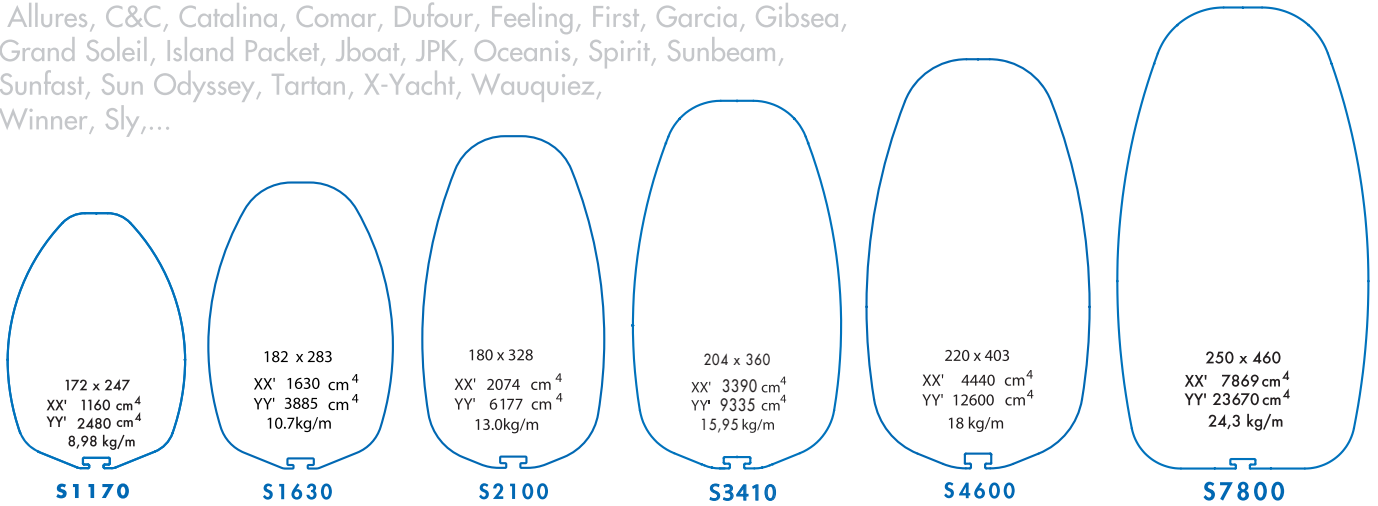

SECTIONS & HARDWARE

- The S range sections are designed to be suitable for cruising and race yachts for up to 75' (multihulls) and 80' (monohulls), and adapted for many different rig set-ups (mast head or fractional rig).

MAST SECTIONS S

Performance

OPTIMISATION

- We take the best mast section and the functionalities of each part to meet your specifications. The S range thus takes into account the particularity of performing rigging : weight to inertia ratio, geometry or aerodynamics...

SPARCRAFT

PERFORMANCE MASTS

- Wide range up to 80'
- Monohulls and Multihulls
- High quality manufacturing
- Optimized sections

- Wide range up to 80'
- 20 profils différents SECTIONS.

S LINE

Allures, C&C, Catalina, Comar, Dufour, Feeling, First, Garcia, Gibsea, Grand Soleil, Island Packet, Jboat, JPK, Oceanis, Spirit, Sunbeam, Sunfast, Sun Odyssey, Tartan, X-Yacht, Wauquiez, Winner, Sly,...