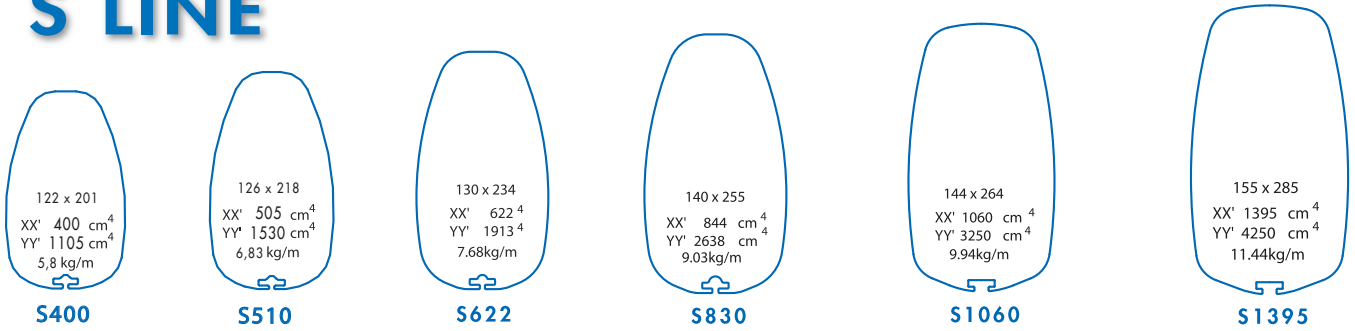

SECTIONS & HARDWARE

- The S range sections are designed to be suitable for cruising and race yachts for up to 75' (multihulls) and 80' (monohulls), and adapted for many different rig set-ups (mast head or fractional rig).

MAST SECTIONS S

Performance

OPTIMISATION

- We take the best mast section and the functionalities of each part to meet your specifications. The S range thus takes into account the particularity of performing rigging : weight to inertia ratio, geometry or aerodynamics...

SPARCRAFT

PERFORMANCE MASTS

- Wide range up to 80'
- Monohulls and Multihulls
- High quality manufacturing
- Optimized sections

- Wide range up to 80'
- 20 profils différents SECTIONS.

S LINE

Allures, C&C, Catalina, Comar, Dufour, Feeling, First, Garcia, Gibsea, Grand Soleil, Island Packet, Jboat, JPK, Oceanis, Spirit, Sunbeam, Sunfast, Sun Odyssey, Tartan, X-Yacht, Wauquiez, Winner, Sly,...