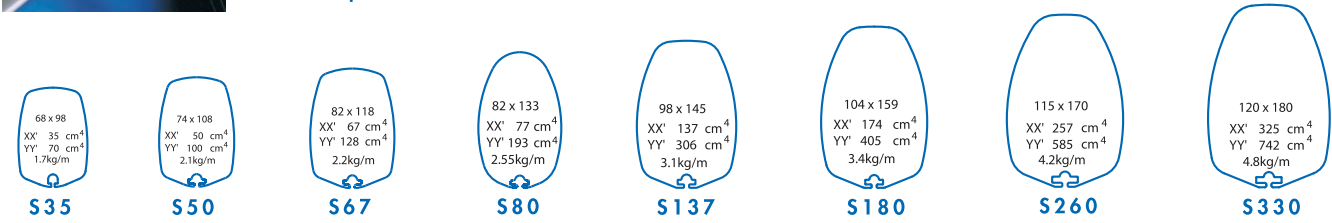

SECTIONS & HARDWARE

- The S range sections are designed to be suitable for cruising and race yachts for up to 75' (multihulls) and 80' (monohulls), and adapted for many different rig set-ups (mast head or fractional rig).

MAST SECTIONS S

Performance

OPTIMISATION

- We take the best mast section and the functionalities of each part to meet your specifications. The S range thus takes into account the particularity of performing rigging : weight to inertia ratio, geometry or aerodynamics...

HIGH QUALITY MANUFACTURING

Photo : SAPA GROUP

Sparcraft brings the utmost care to the rigs, from sections extrusion to the delivery :

- European high quality alloys and a large requirement in the choice of materials
- Quality control of the extrusions (twist & straightness)
- Anodizing after machining and drilling
- 5-axis machining (up to 22 meters)

SPARCRAFT

PERFORMANCE MASTS

- Wide range up to 80'
- Monohulls and Multihulls
- High quality manufacturing
- Optimized sections

- Wide range up to 80'
- 20 profils différents SECTIONS.

S LINE

Allures, C&C, Catalina, Comar, Dufour, Feeling, First, Garcia, Gibsea, Grand Soleil, Island Packet, Jboat, JPK, Oceanis, Spirit, Sunbeam, Sunfast, Sun Odyssey, Tartan, X-Yacht, Wauquiez, Winner, Sly,...